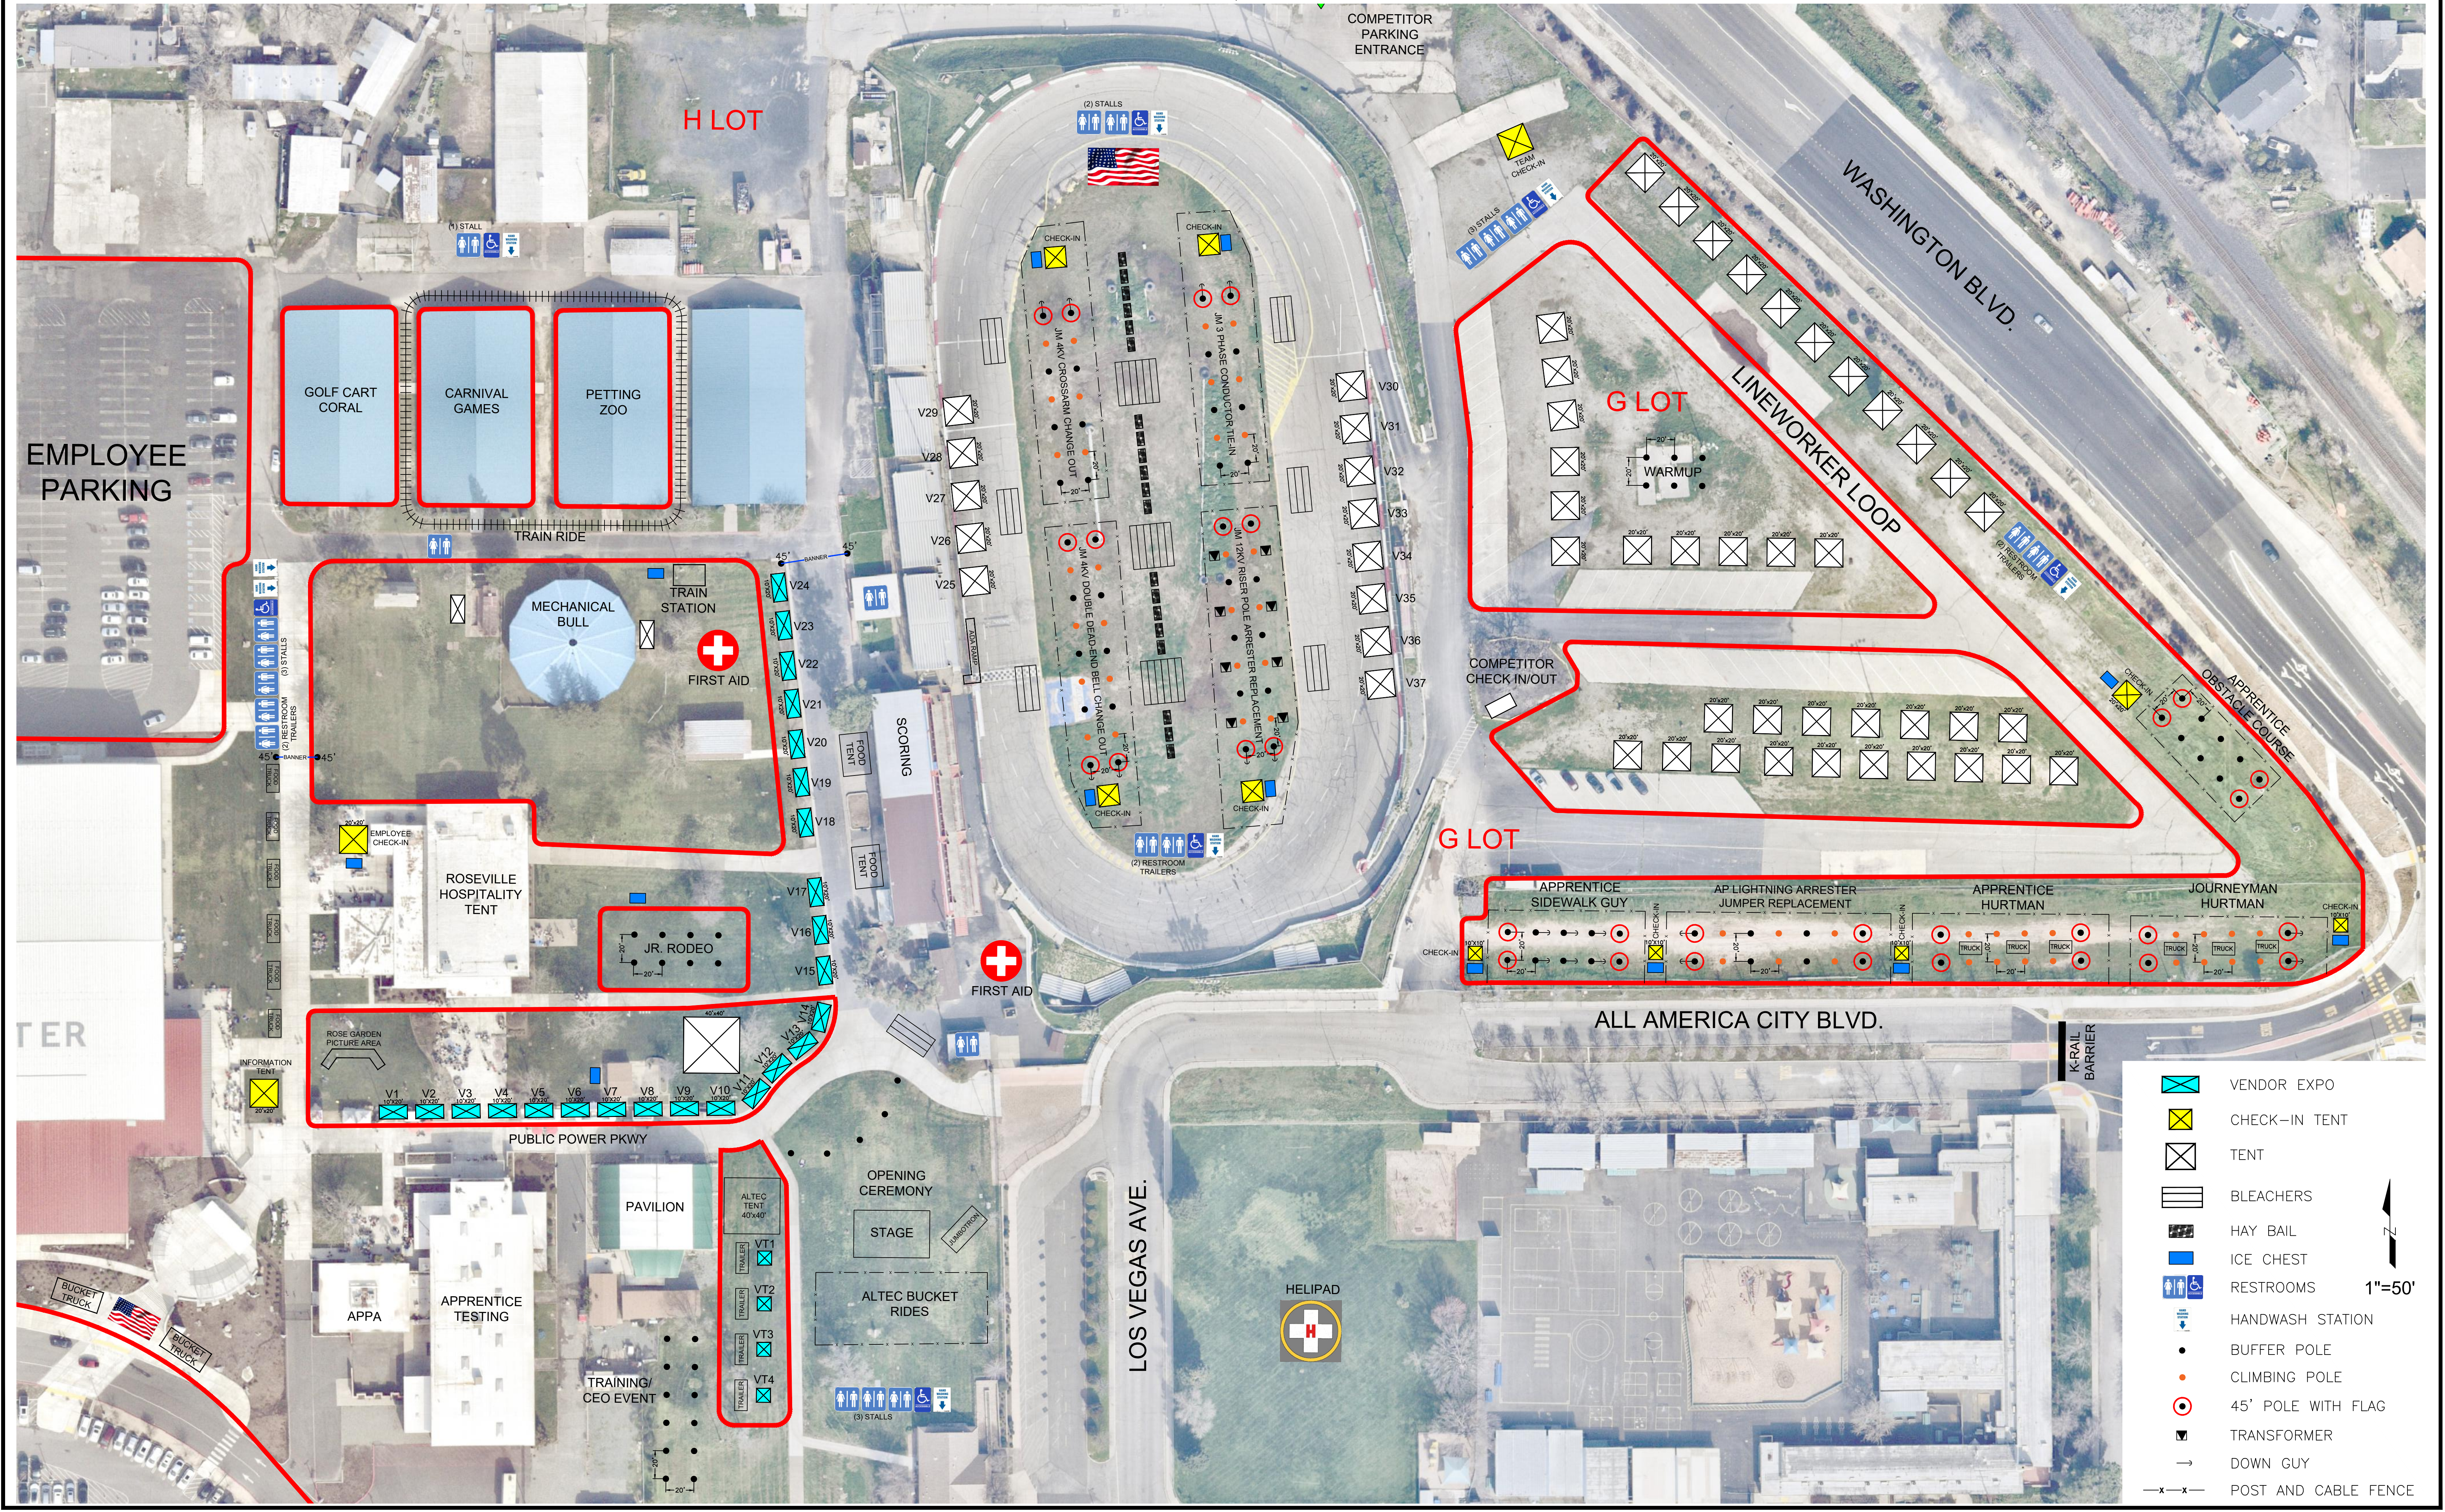

2025 Public Power Lineworkers Rodeo

700 EVENT CENTER DR.
ROSEVILLE, CA 95678

- VENDOR EXPO
- CHECK-IN TENT
- TENT
- BLEACHERS
- HAY BAIL
- ICE CHEST
- RESTROOMS
- HANDWASH STATION
- BUFFER POLE
- CLIMBING POLE
- 45' POLE WITH FLAG
- TRANSFORMER
- DOWN GUY
- POST AND CABLE FENCE

1"=50'