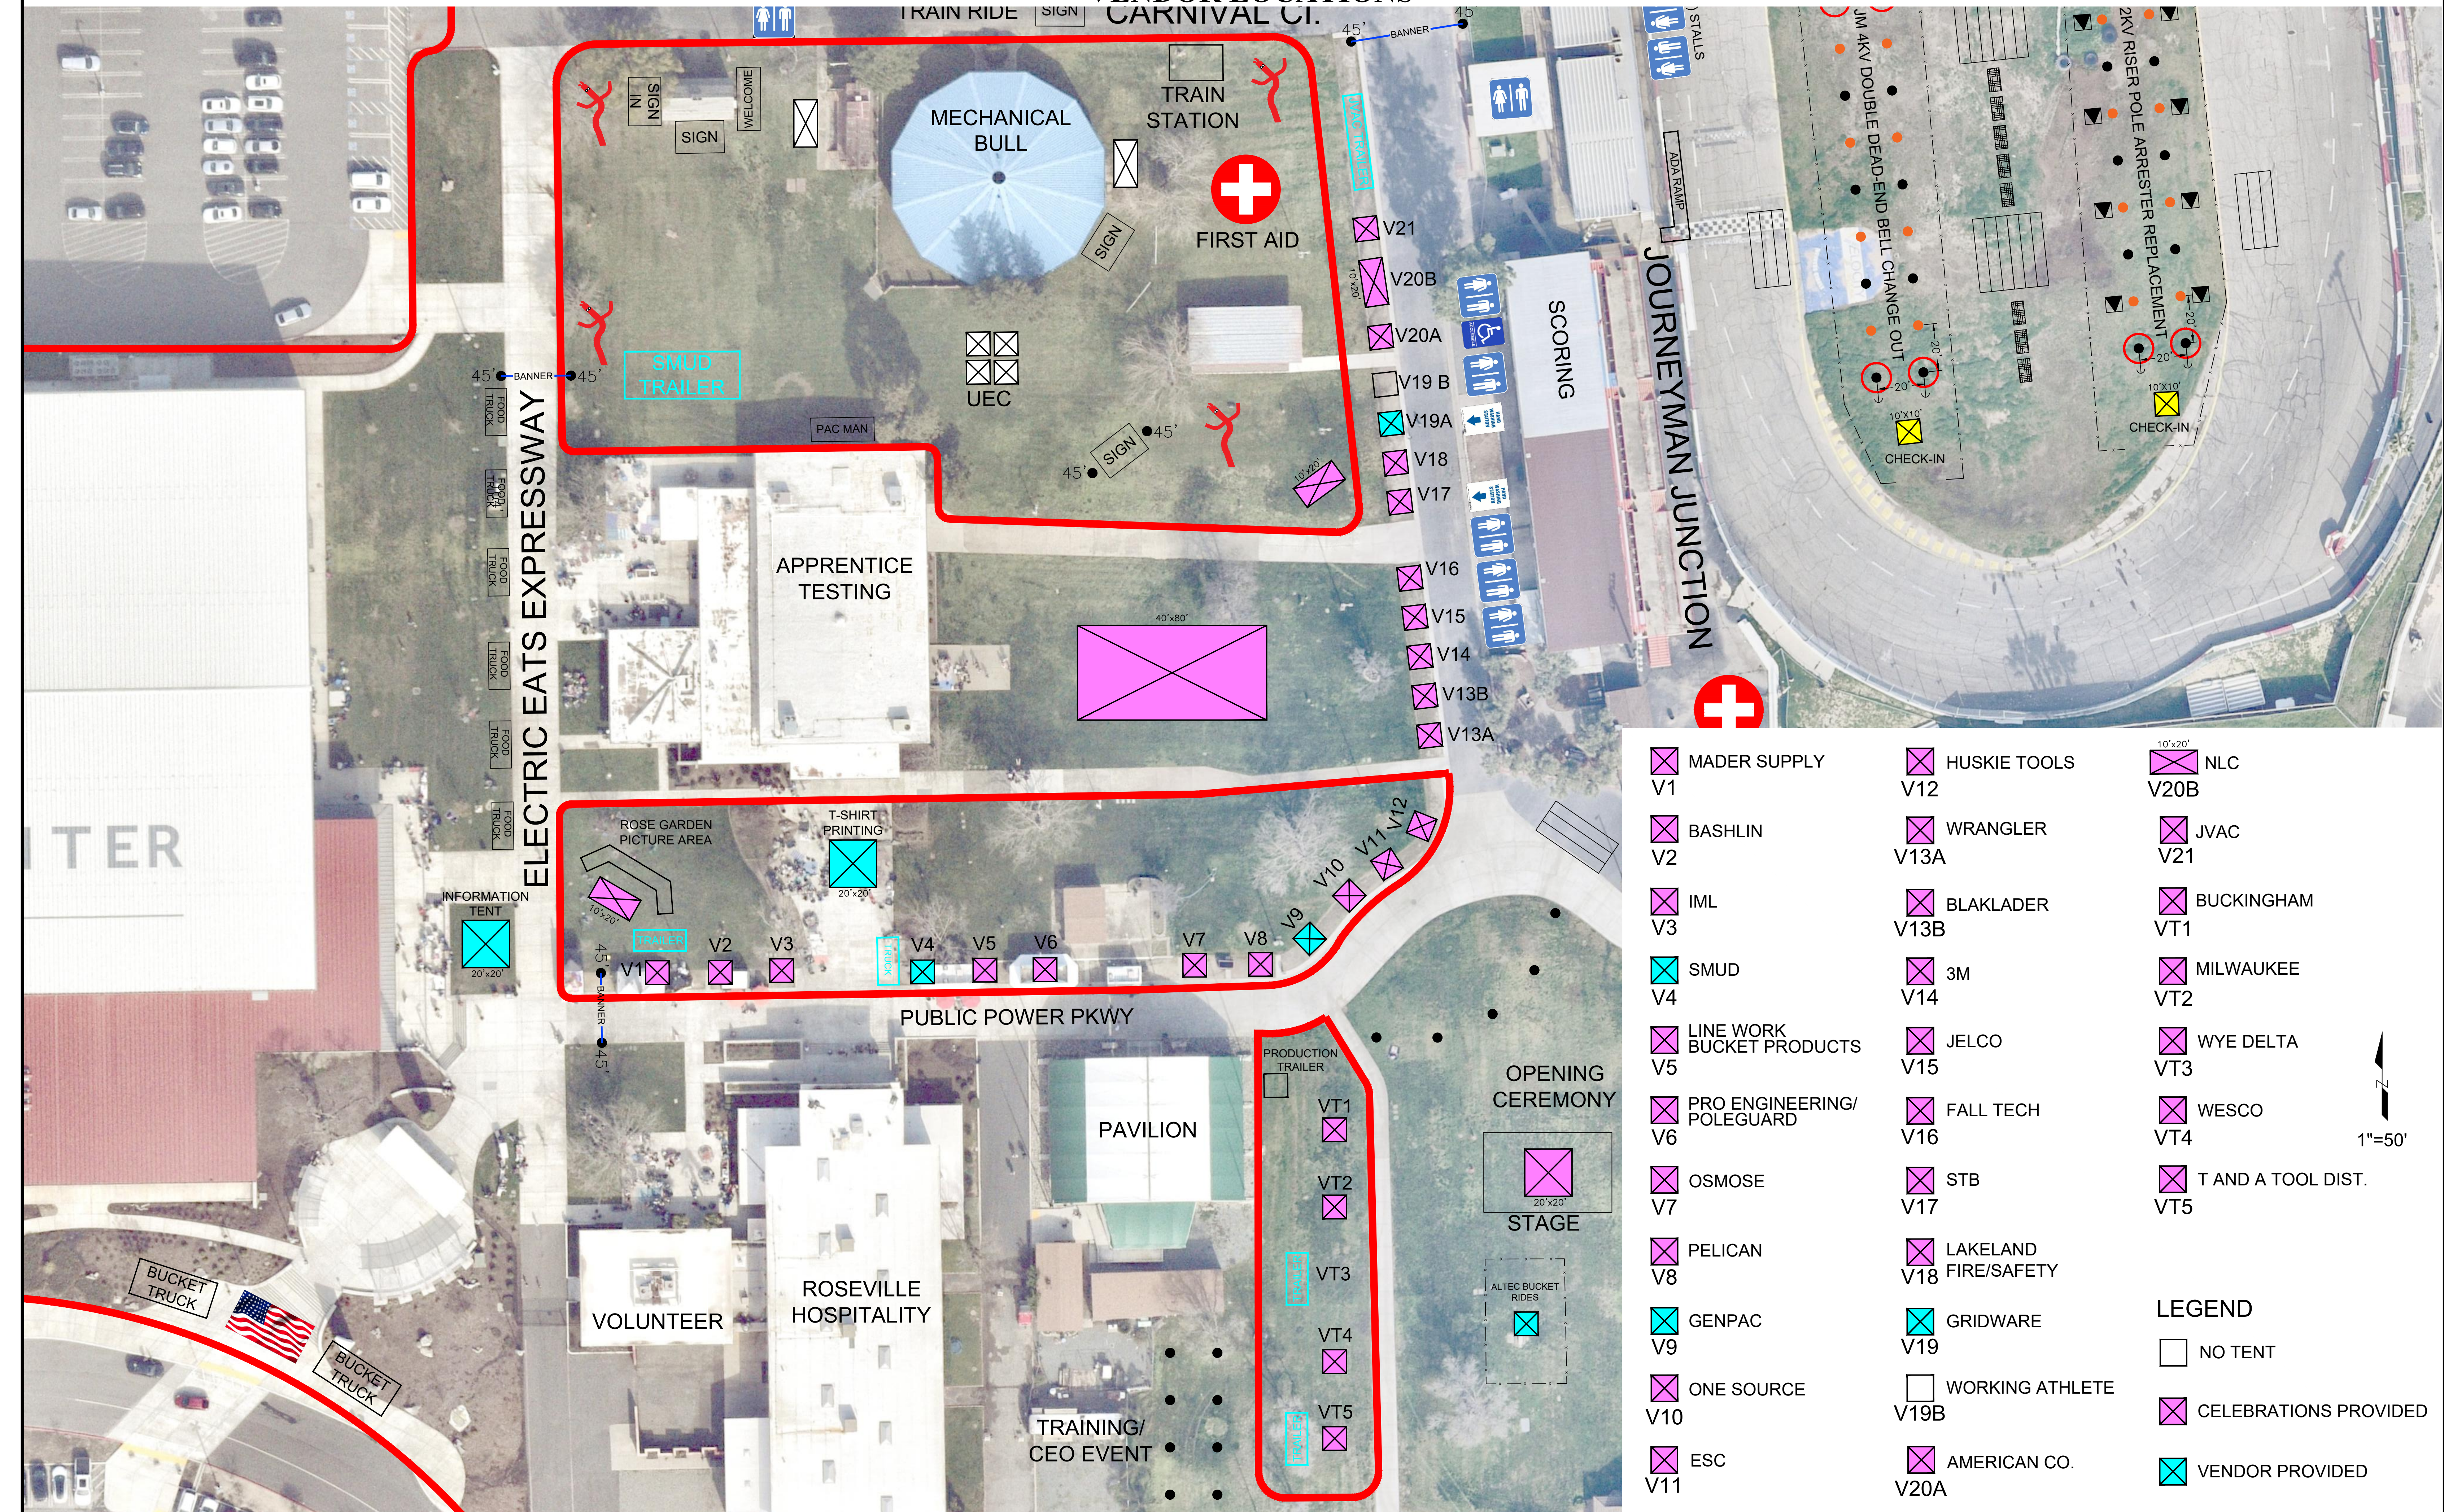

# 2025 Public Power Lineworkers Rodeo

## VENDOR LOCATIONS

MADER SUPPLY V1	HUSKIE TOOLS V12	NLC V20B
BASHLIN V2	WRANGLER V13A	JVAC V21
IML V3	BLAKLADER V13B	BUCKINGHAM VT1
SMUD V4	3M V14	MILWAUKEE VT2
LINE WORK BUCKET PRODUCTS V5	JELCO V15	WYE DELTA VT3
PRO ENGINEERING/ POLEGUARD V6	FALL TECH V16	WESCO VT4
OSMOSE V7	STB V17	T AND A TOOL DIST. VT5
PELICAN V8	LAKELAND FIRE/SAFETY V18	
GENPAC V9	GRIDWARE V19	
ONE SOURCE V10	WORKING ATHLETE V19B	
ESC V11	AMERICAN CO. V20A	

NO TENT	CELEBRATIONS PROVIDED
VENDOR PROVIDED	

LEGEND

1"=50'