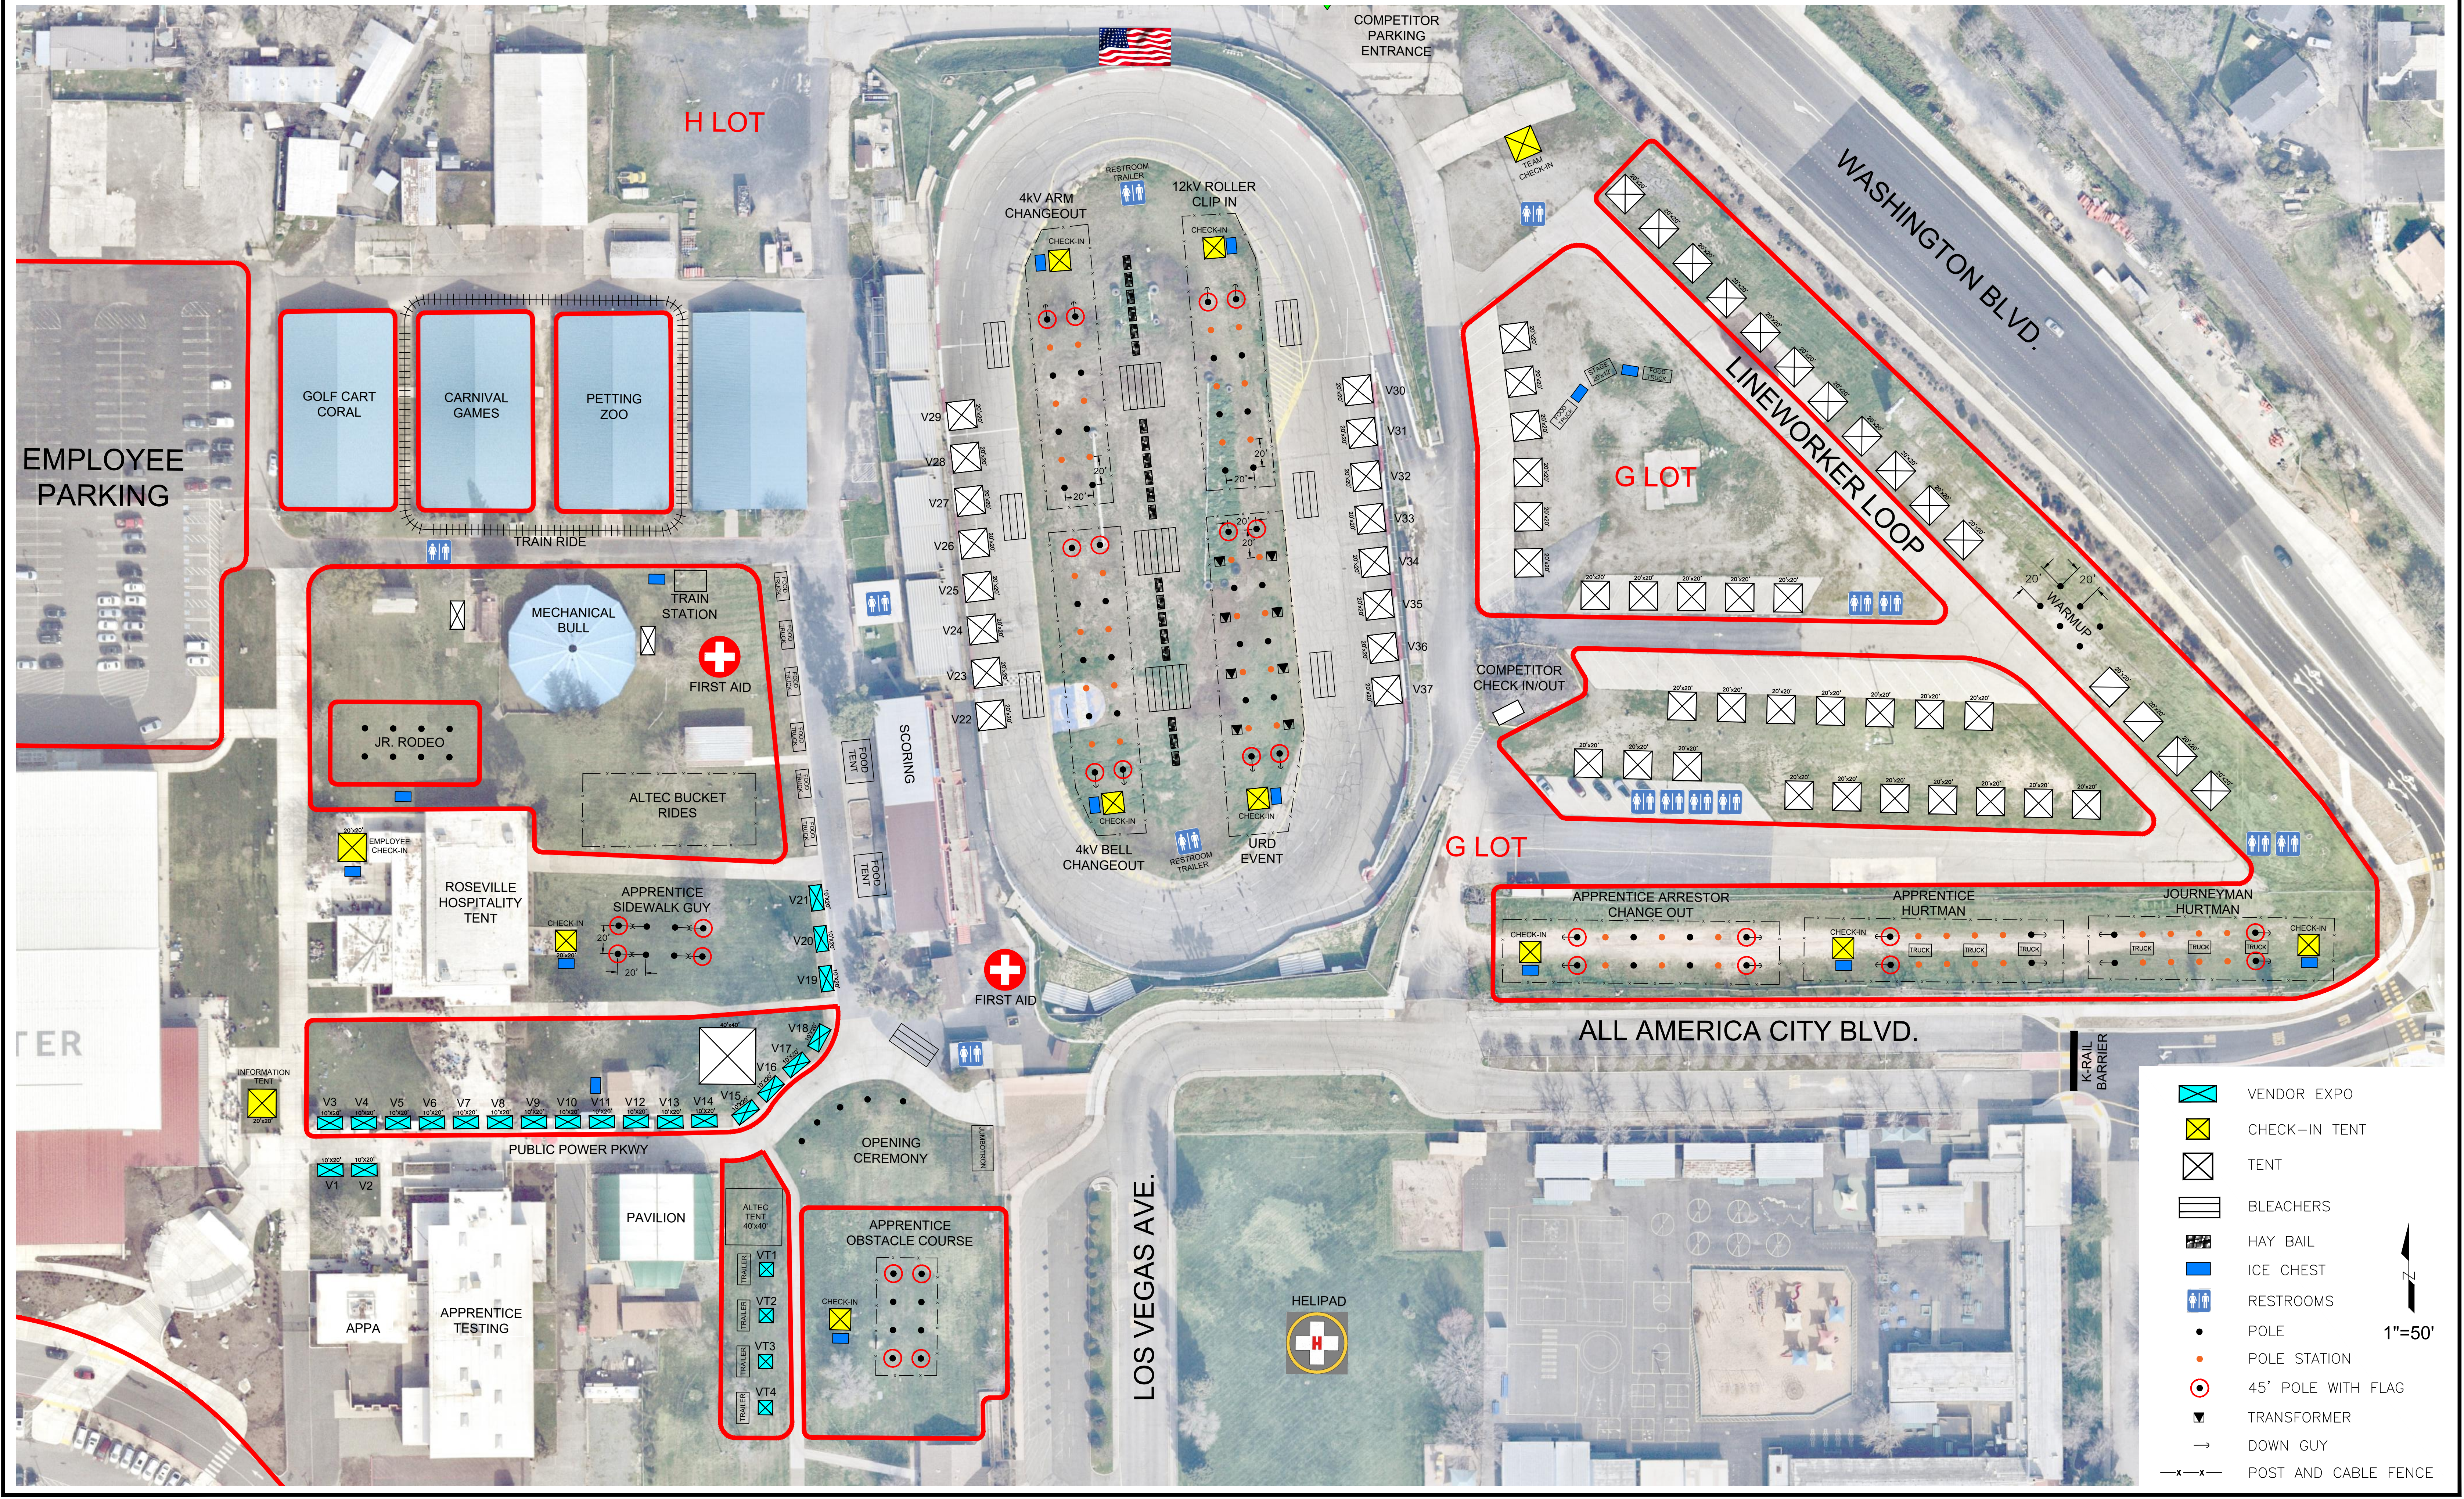

# 2025 Public Power Lineworkers Rodeo

700 EVENT CENTER DR.  
ROSEVILLE, CA 95678

- VENDOR EXPO
- CHECK-IN TENT
- TENT
- BLEACHERS
- HAY BAIL
- ICE CHEST
- RESTROOMS
- POLE
- POLE STATION
- 45' POLE WITH FLAG
- TRANSFORMER
- DOWN GUY
- POST AND CABLE FENCE

1"=50'